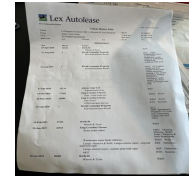

Photo 86

Keys remote controls & spare key

Yes

2 keys

overall condition

2 / 2 (100%)

very good

diagnostic report

1 / 1 (100%)

Pass

Completion

Additional Observations

Test drive for 10 minutes and speed up to 70 mph

Name & Signature of Vehicle Inspector

M and k
02.02.2024 13:57 GMT