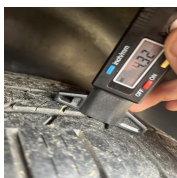

Over 4mm side side Parsh

Photo 25

Photo 26

Photo 27

Spare tire

Pass

Photo 28

locking wheel nut