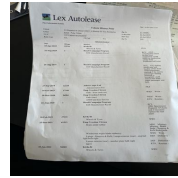

Photo 84

Keys remote controls & spare key

Yes

2 keys

overall condition

2 / 2 (100%)

very good

diagnostic report

1 / 1 (100%)

Pass

Completion

Additional Observations

Test drive for 10 minutes and speed up to 70 mph

Name & Signature of Vehicle Inspector

M and k
02.02.2024 13:57 GMT