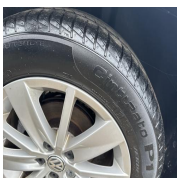

Rear right tire

Good

Over 4.5 mm

Photo 27

Photo 28

Photo 29

Photo 30

Spare tire