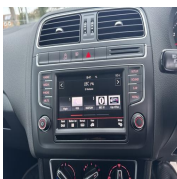

Pass

radio& CD player

Pass

Photo 45

Navigation System

N/A

Panel lights/dashboard illumination

Pass