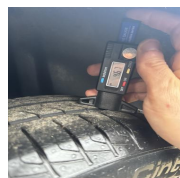

Rear right tire

Good

Over 4.5 mm

Photo 27

Photo 28

Photo 29

Photo 30

Spare tire